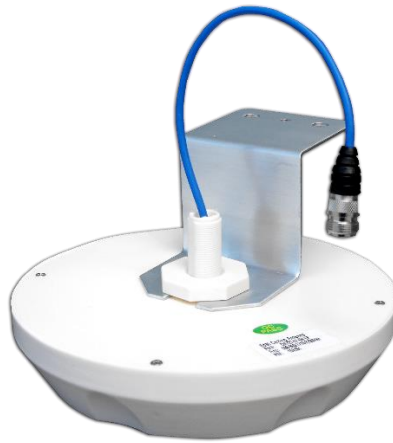

SPECIFICATIONS

Description	Specification
Material	Aluminum
Dimensions	3" x 2.75" x 2.75" x 2.5"
Actual Weight	28g / 1 oz.
Supported Weight	5 lbs.
Color	Silver
Please Note: Mounting Screws are not included.	
Application Image #1	Application Image #2

FEATURES:

This light weight, "Z" shaped aluminum bracket is designed for mounting a dome antenna to a hard surface ceiling. Ideal for applications where the ceiling is exposed concrete like a parking garage or where the dome antenna needs to be discreetly installed above the suspended ceiling tiles or sheetrock.

- 2mm thick Aluminum
- Light Weight
- Support up to 5 lbs.
- Low Profile
- Easy to Install