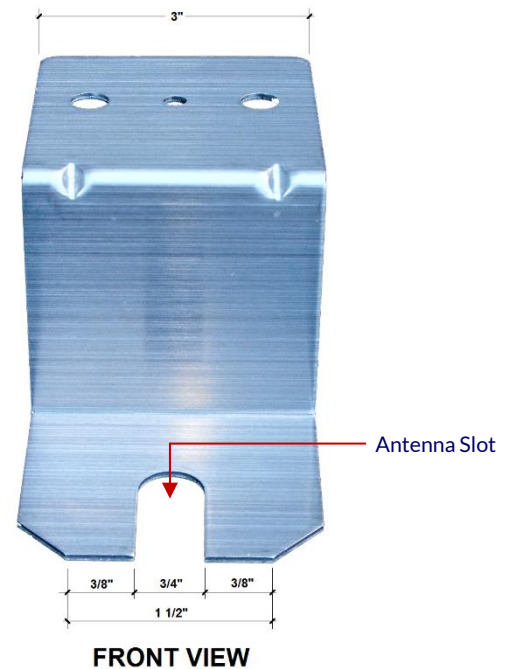

SPECIFICATIONS

Description	Specification
Material	Aluminum
Dimensions	3" x 2.75" x 2.75" x 2.5"
Actual Weight	28g / 1 oz.
Supported Weight	5 lbs.
Color	Silver
Please Note: Mounting Screws are not included.	
Application Image #1	Application Image #2

FEATURES:

This light weight, "Z" shaped aluminum bracket is designed for mounting a dome antenna to a hard surface ceiling. Ideal for applications where the ceiling is exposed concrete like a parking garage or where the dome antenna needs to be discreetly installed above the suspended ceiling tiles or sheetrock.

- 2mm thick Aluminum
- Light Weight
- Support up to 5 lbs.
- Low Profile
- Easy to Install