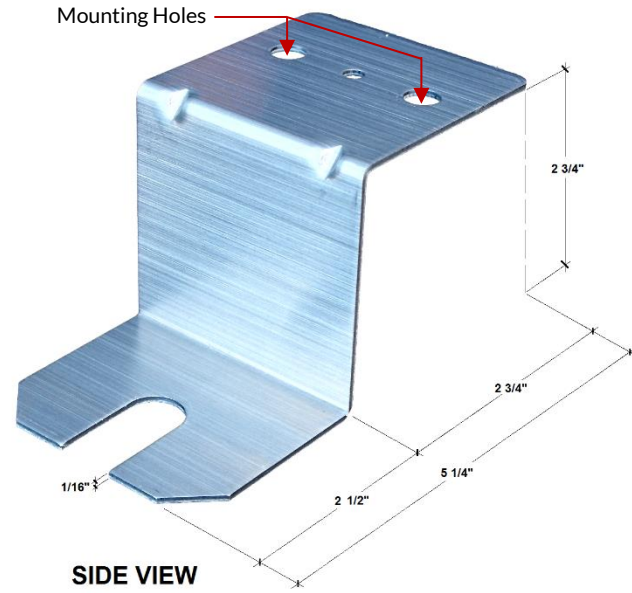

SPECIFICATIONS

Description	Specification
Material	Aluminum
Dimensions	3" x 2.75" x 2.75" x 2.5"
Actual Weight	28g / 1 oz.
Supported Weight	5 lbs.
Color	Silver
Please Note: Mounting Screws are not included.	
Application Image #1	Application Image #2

FEATURES:

This light weight, "Z" shaped aluminum bracket is designed for mounting a dome antenna to a hard surface ceiling. Ideal for applications where the ceiling is exposed concrete like a parking garage or where the dome antenna needs to be discreetly installed above the suspended ceiling tiles or sheetrock.

- 2mm thick Aluminum
- Light Weight
- Support up to 5 lbs.
- Low Profile
- Easy to Install